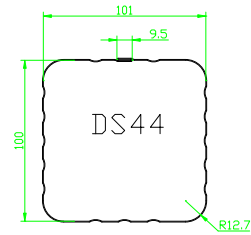

CORE 10.5"

CORE 10.5"

CORE 11.75"

CORE 13.75"

CORE 16"

CORE 18"

CORE 10"

CORE 13.75"

1"slotted

1.5"slotted

1.5"clip

1.6"clip

1"flush

1.5"snap

1.75"snap

1.5"stand