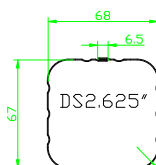

CORE 10.5"

CORE 10.5"

CORE 11.75"

CORE 13.75"

CORE 16"

CORE 18"

CORE 10"

CORE 13.75"

1"slotted

1.5"slotted

1.5"clip

1.6"clip

1"flush

1.5"snap

1.75"snap

1.5"stand