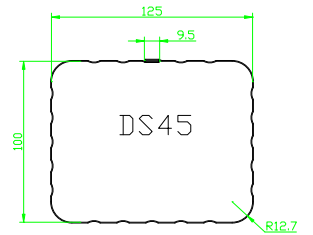

CORE 10.5"

CORE 10.5"

CORE 11.75"

CORE 13.75"

CORE 16"

CORE 18"

CORE 10"

CORE 13.75"

1"slotted

1.5"slotted

1.5"clip

1.6"clip

1"flush

1.5"snap

1.75"snap

1.5"stand

1.5"classic

2"stand

B&B

U