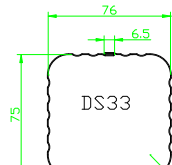

CORE 10.5"

CORE 10.5"

CORE 11.75"

CORE 13.75"

CORE 16"

CORE 18"

CORE 10"

CORE 13.75"

1"slotted

1.5"slotted

1.5"clip

1.6"clip

1"flush

1.5"snap

1.75"snap

1.5"stand